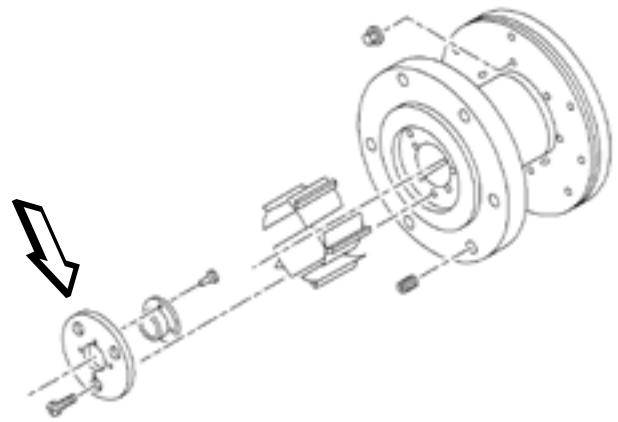

PRICING

& DELIVERY

ATR 72

PMA PRODUCT CATALOG • 2023

2205120-X

COOLING TURBINE

PLATE

PMA PN
AVUS1600D124