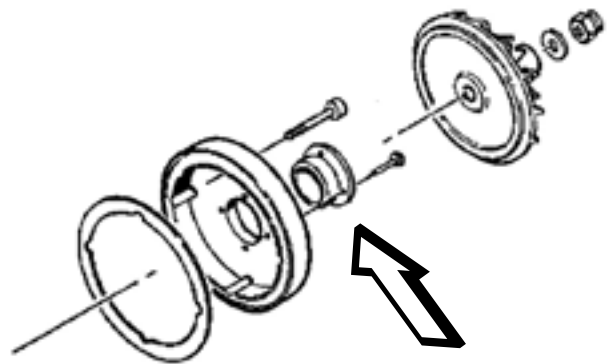

PRICING

& DELIVERY

ATR 72

PMA PRODUCT CATALOG • 2023

2205120-X

COOLING TURBINE

SEAL

PMA PN
AVUS1600D095