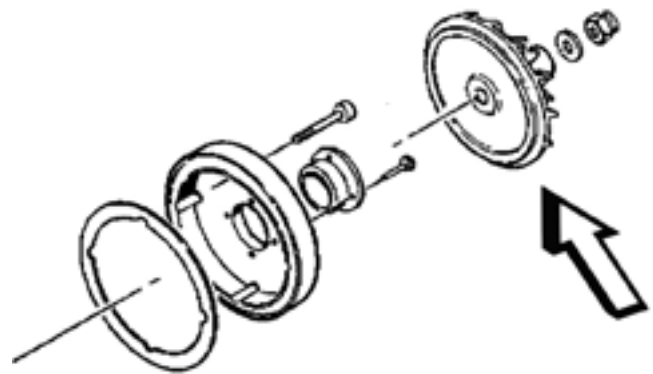

ATR 72

PMA PRODUCT CATALOG • 2023

2205120-XSR12

COOLING TURBINE

IMPELLER COMPRESSOR

PMA PN
AVUS1600D052

OEM PN
1600D052

DRAMATIC COST
SAVINGS FROM OEM

100%

CUSTOMERS
SATISFACTION

[CONTACT US TODAY](#)

Q

QUALITY

& RELIABILITY

I

INVENTORY

& CONTROL

P

PRICING

& DELIVERY