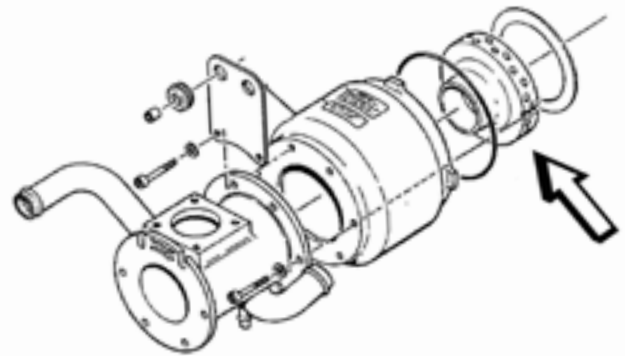

ATR 72

PMA PRODUCT CATALOG • 2023

2205120-XSR12

COOLING TURBINE

NOZZLE RING TURBINE

PMA PN
AVUS1600D044

OEM PN
1600D044

DRAMATIC COST
SAVINGS FROM OEM