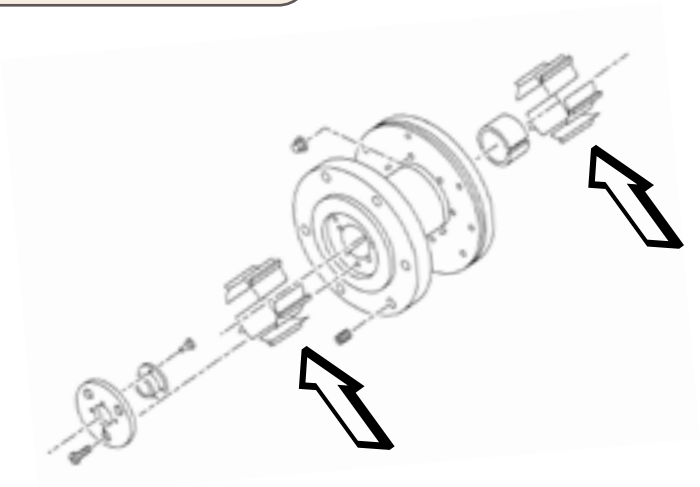

& DELIVERY

ATR 42

PMA PRODUCT CATALOG · 2023

2204400-2, -4, -5

COOLING TURBINE

JOURNAL BEARING SET

PMA PN
AVUS2204832-1

OEM PN
2204832-1