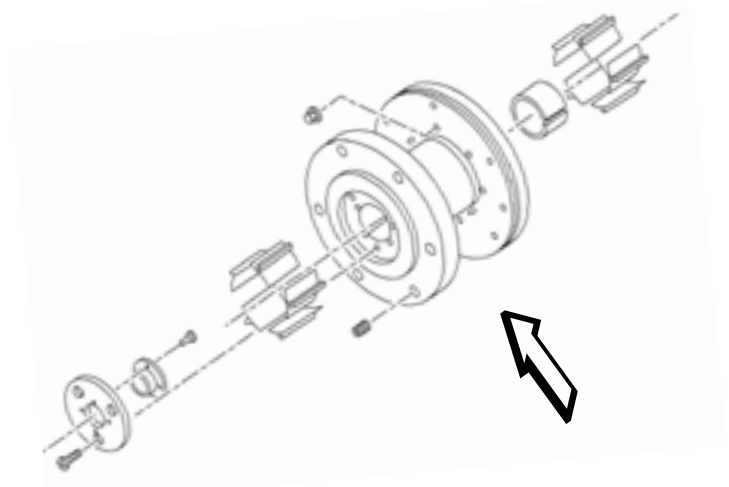

& DELIVERY

ATR 42

PMA PRODUCT CATALOG · 2023

2204400-5

COOLING TURBINE

BEARING HOUSING ASSEMBLY

PMA PN
AVUS2206509-2

OEM PN
2206509-2